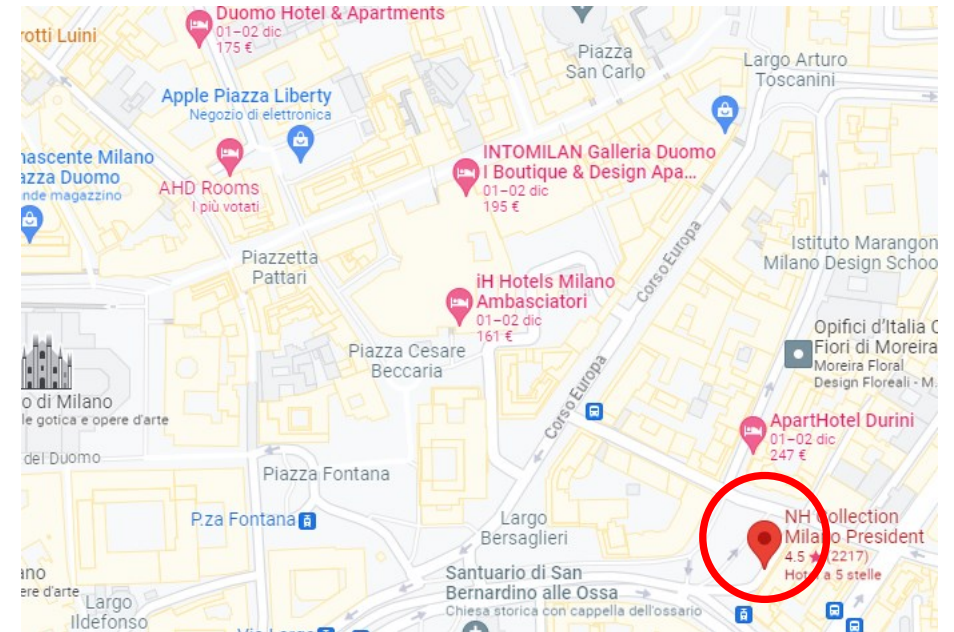

NH Collection Milano President

Largo Augusto, 10 - 20122 Milano MI

Category

Nearest Metro Stop

San Babila (6 minutes by walk)

Distances

Palazzo Mezzanotte: 12 minutes by metro

Teatro alla Scala: 11 minutes by metro

Castello Sforzesco: 13 minutes by metro

Price per night

Double room for single use: € 329 (city tax excluded)

Double room: € 349 (city tax excluded)

Link for reservations

<https://www.nh-hotels.com/en/event/asecap-days-2024>