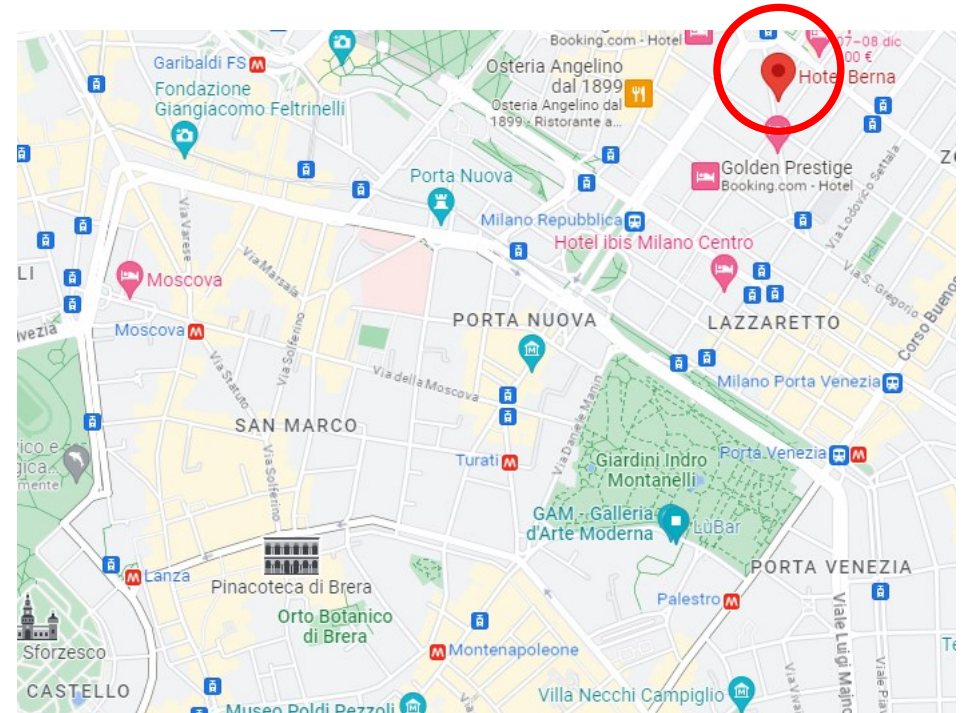

Hotel Berna

Via Napo Torriani, 18 - 20124 Milano MI

Category

Nearest Metro Stop

Centrale FS (2 minutes by walk)

Distances

Palazzo Mezzanotte: 14 minutes by metro

Teatro alla Scala: 11 minutes by metro

Castello Sforzesco: 11 minutes by metro

Price per night

Double room for single use: € 192,45 (city tax excluded)

Double room: € 203,50 (city tax excluded)

Contacts

[Website](#)

+39 02 677311

info@hotelberna.com