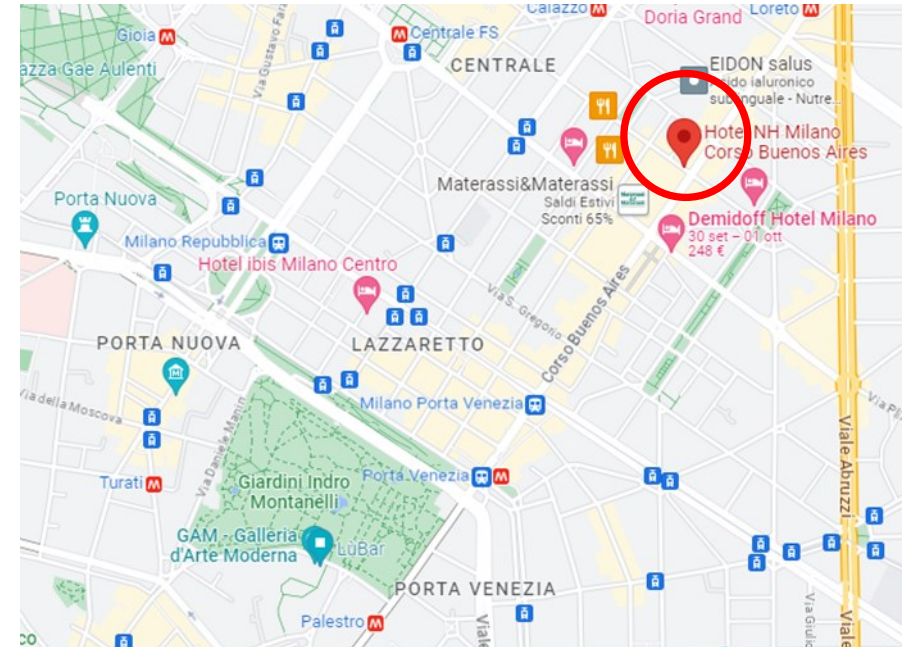

NH Milano Corso Buenos Aires

Via Domenico Scarlatti, 4 - 20124 Milano MI

Category

Nearest Metro Stop

Lima (2 minutes by walk)

Distances

Palazzo Mezzanotte: 13 minutes by metro

Teatro alla Scala: 13 minutes by metro

Castello Sforzesco: 14 minutes by metro

Price per night

Double room for single use: € 299 (city tax excluded)

Double room: € 319 (city tax excluded)

Link for reservations

<https://www.nh-hotels.com/en/event/asecap-days-2024>