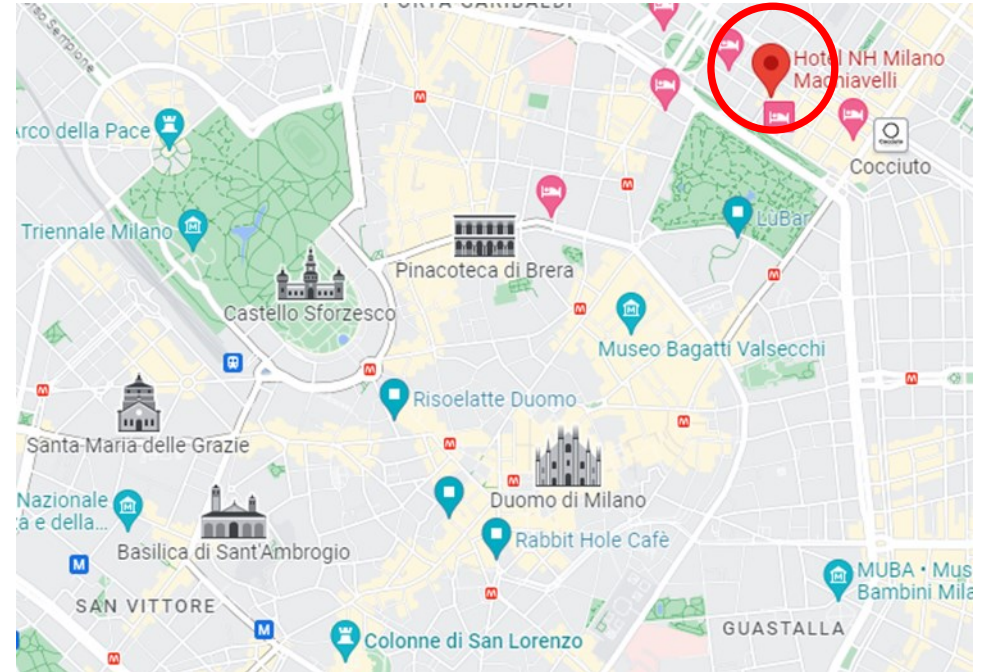

NH Milano Machiavelli

Via Lazzaretto, 5 - 20124 Milano MI

Category

Nearest Metro Stop

Milano Repubblica (5 minutes by walk)

Distances

Palazzo Mezzanotte: 16 minutes by metro

Teatro alla Scala: 12 minutes by metro

Castello Sforzesco: 18 minutes by metro

Price per night

Double room for single use: € 279 (city tax excluded)

Double room: € 299 (city tax excluded)

Link for reservations

<https://www.nh-hotels.com/en/event/asecap-days-2024>