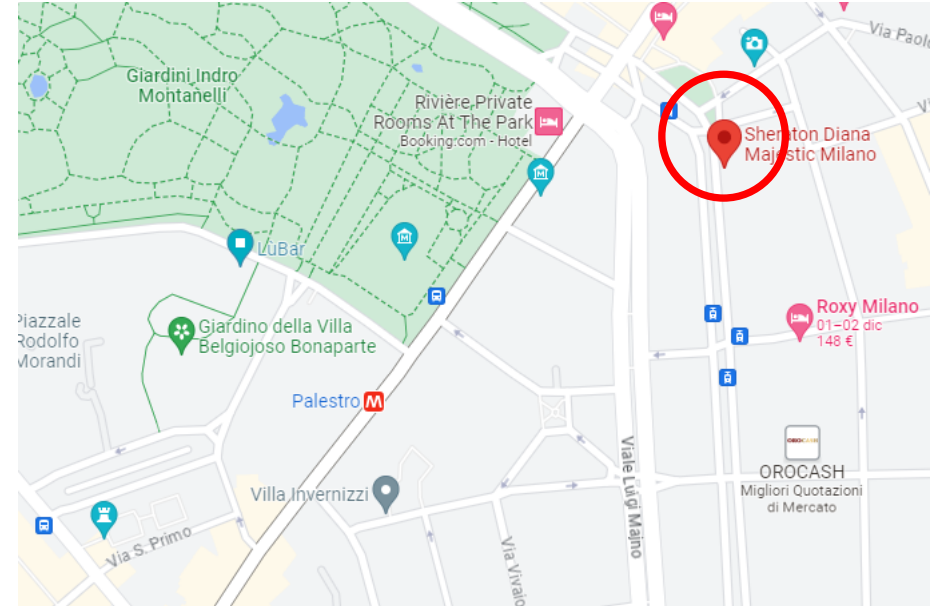

Sheraton Diana Majestic Milano

Viale Piave, 42 - 20129 Milano MI

Category

Nearest Metro Stop

Porta Venezia (2 minutes by walk)

Distances

Palazzo Mezzanotte: 10 minutes by metro

Teatro alla Scala: 11 minutes by metro

Castello Sforzesco: 11 minutes by metro

Price per night

Double room for single use: € 384 (city tax excluded)

Double room: € 409 (city tax excluded)

Contacts

[Website](#)

+39 02 20581