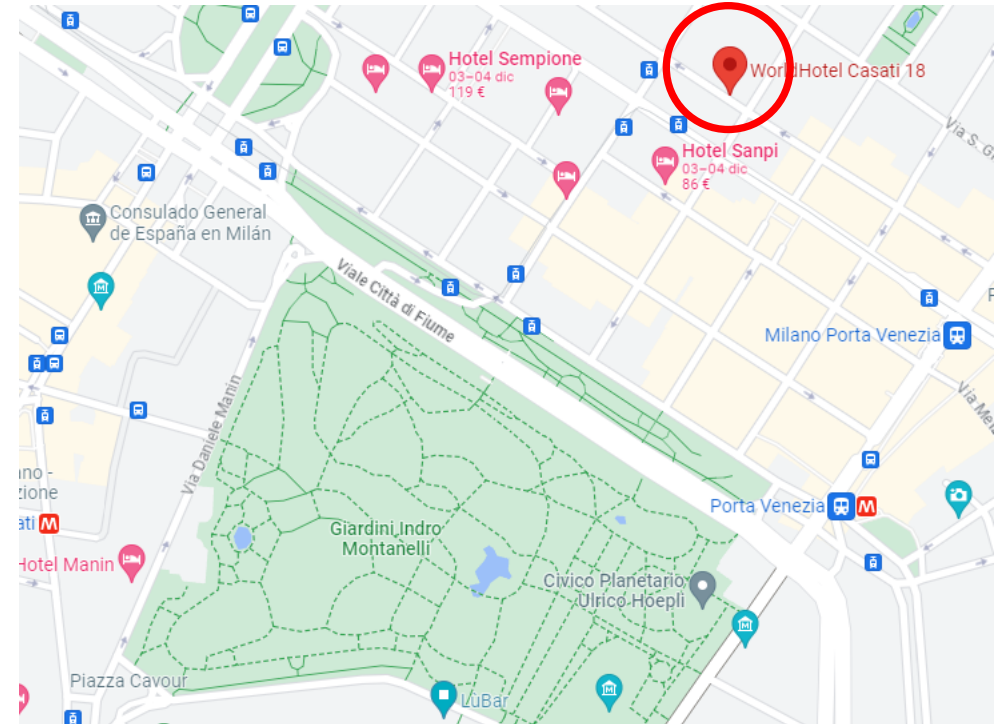

WorldHotel Casati 18

Via Felice Casati, 18, 20124 Milano MI

Category

Nearest Metro Stop

Milano Repubblica (5 minutes by walk)

Distances

Palazzo Mezzanotte: 15 minutes by metro

Teatro alla Scala: 16 minutes by metro

Castello Sforzesco: 16 minutes by metro

Price per night

Double room for single use: € 189,50 (city tax excluded)

Double room: € 205 (city tax excluded)

Contacts

[Website](#)

+39 02 29404208

info@worldhotelcasati18.com