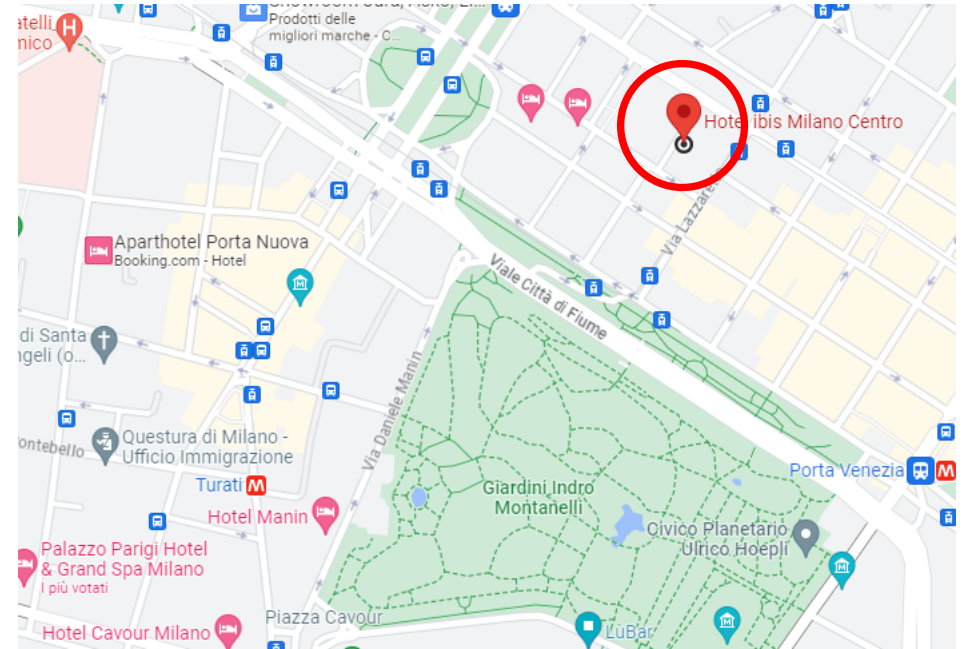

Ibis Milano Centro

Via Camillo Finocchiaro Aprile, 2 - 20124 Milano MI

Category

Nearest Metro Stop

Milano Repubblica (5 minutes by walk)

Distances

Palazzo Mezzanotte: 16 minutes by metro

Teatro alla Scala: 12 minutes by metro

Castello Sforzesco: 17 minutes by metro

Price per night

Double room for single use: € 138,64 (city tax excluded)

Double room: € 148,80 (city tax excluded)

Contacts

[Website](#)

+39 02 63151

h0933@accor.com